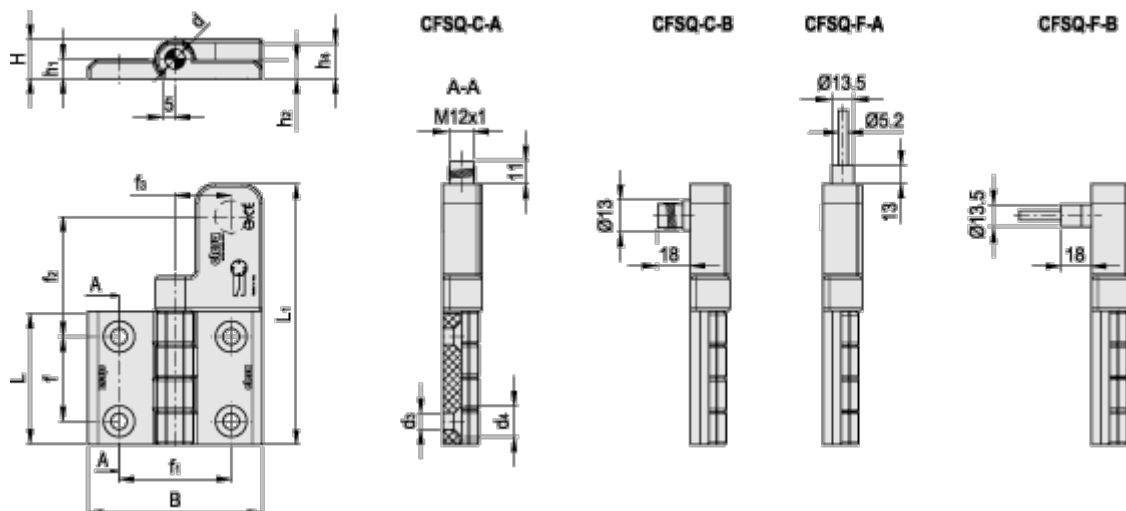

Data Sheet

Article number: 2310427015

Description: E+G Hinge with safety switch CFSQ.60-SH-6-C-B-D

Measures

$B = 70$	$H = 16$
$d = 7$	$h_1 = 8$
$d_3 = 6.5$	$h_2 = 7.5$
$d_4 = 12.5$	$h_4 = 15$
$f = 34$	$L = 53$
$f_1 = 45$	$L_1 = 110$
$f_2 = 51.5$	$Nm = 5$
$f_3 = 22.5$	Weight in (g) = 96